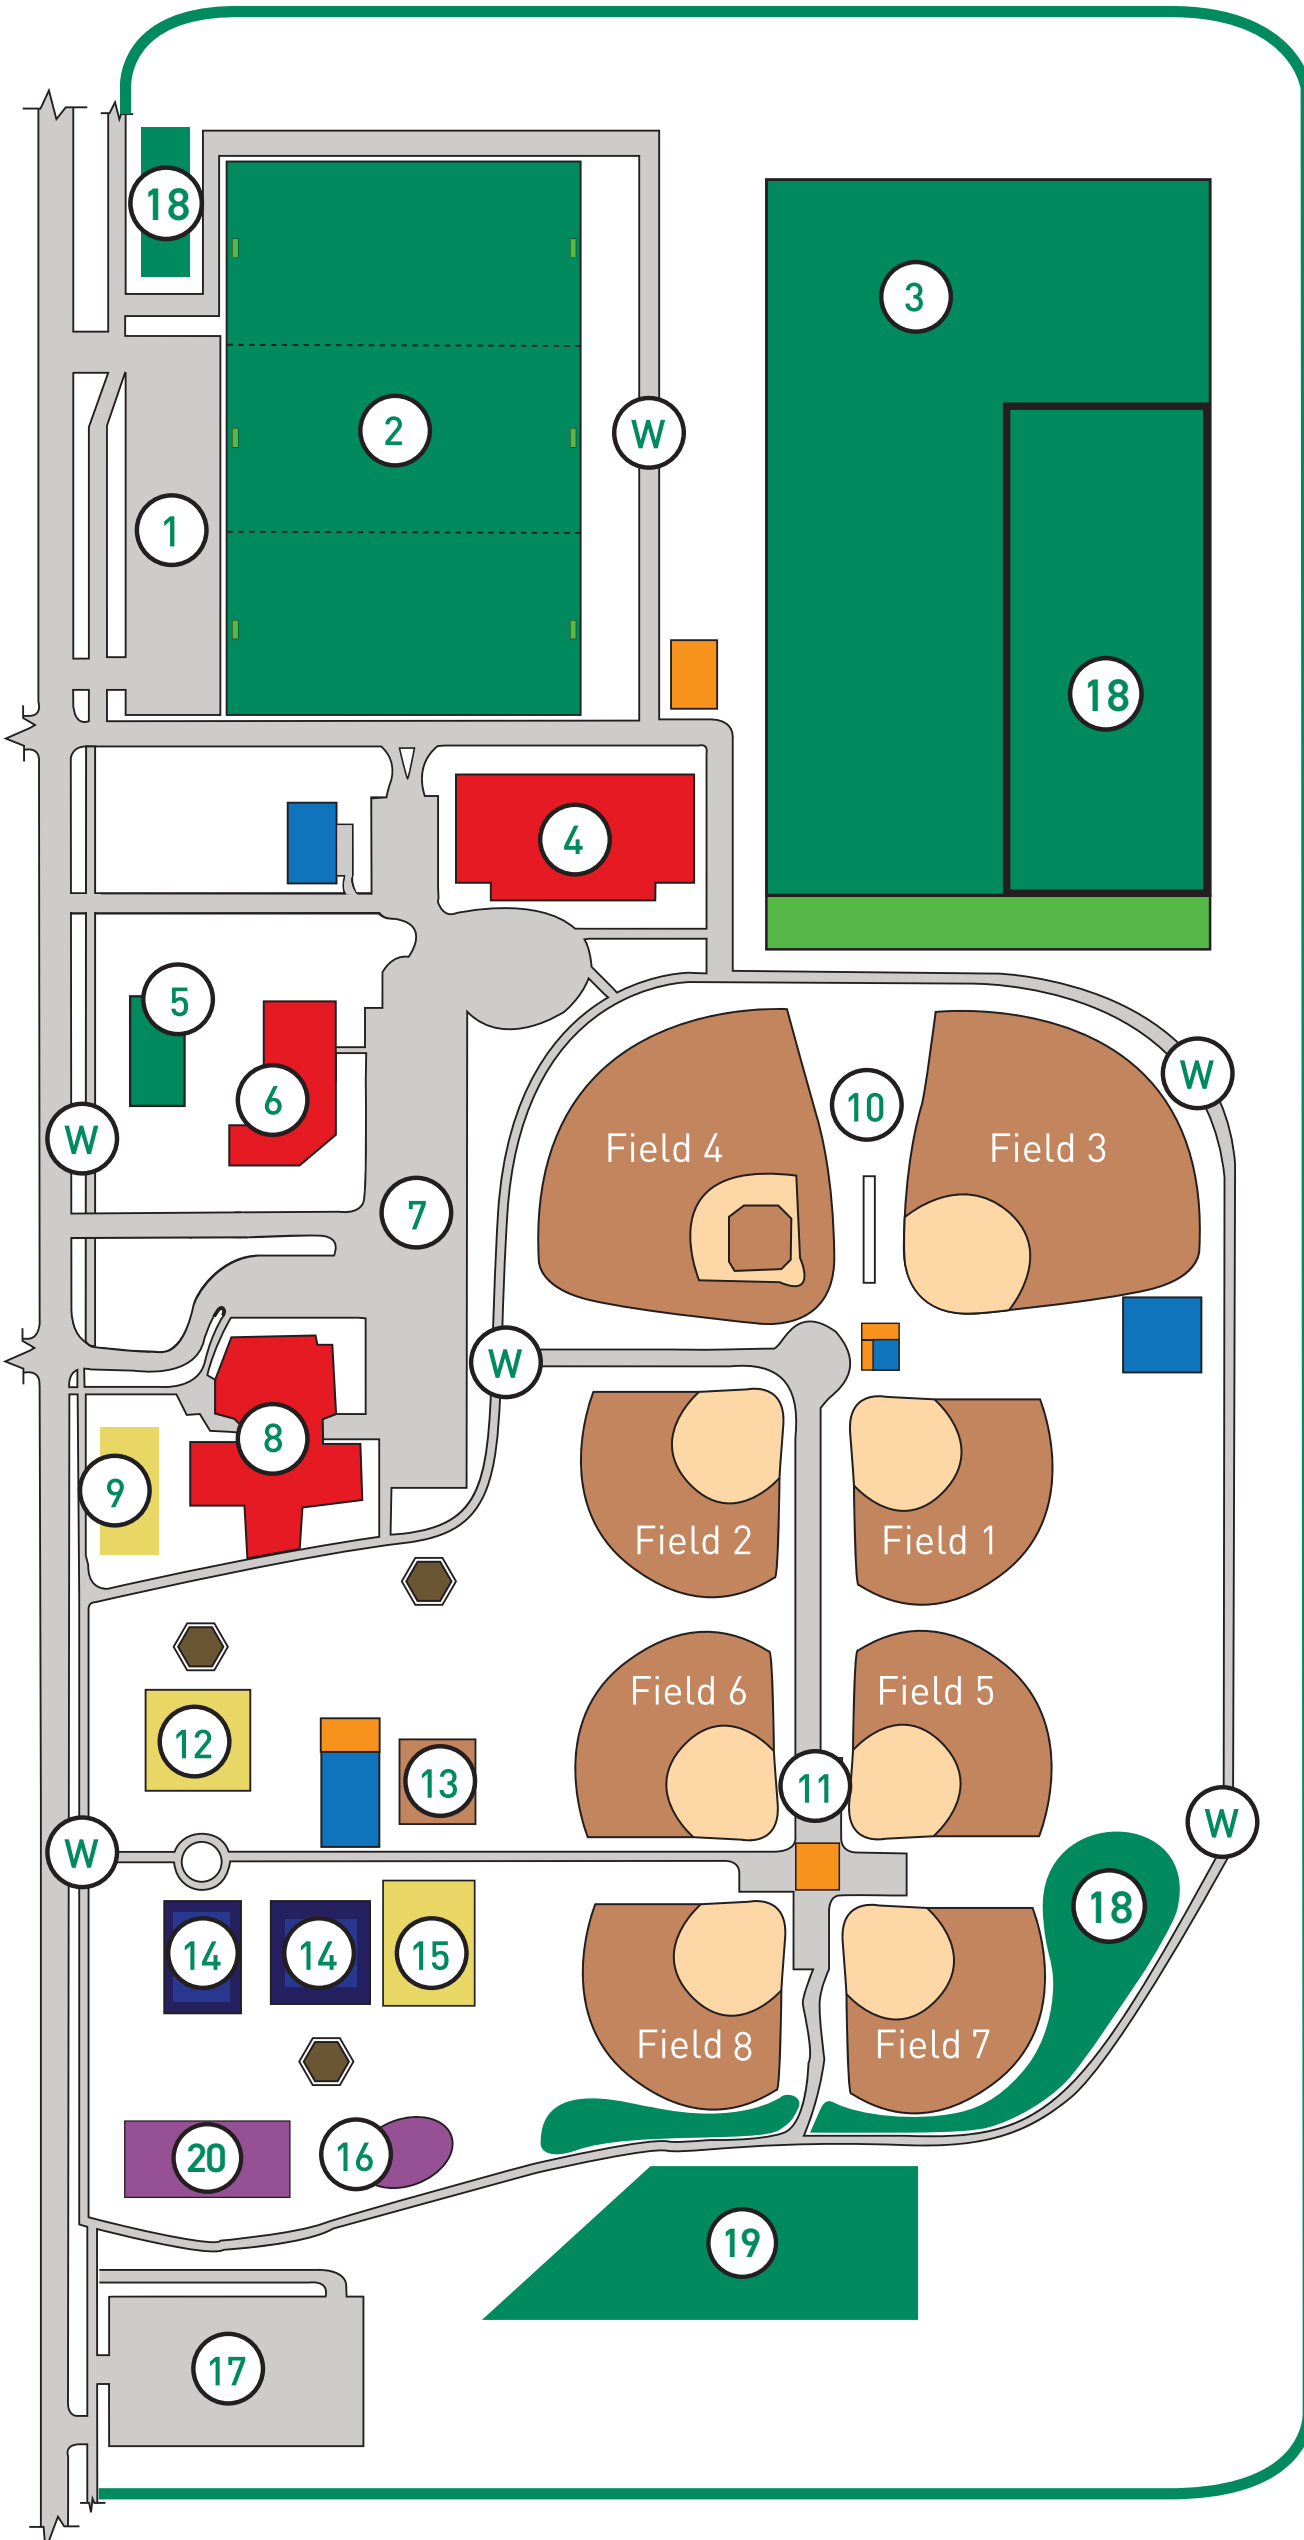

AHRENS/PASCHALL MEMORIAL PARK MAP

- ① North Parking Lot
- ② Soccer Complex
- ③ Driving Range
- ④ Grinnell Athletic & Recreational Center (GARC)
- ⑤ Giving Garden
- ⑥ Foundation Offices
- ⑦ Main Parking Lot
- ⑧ Ahrens Family Center
- ⑨ Outdoor Learning Environment
- ⑩ Baseball Field Complex
- ⑪ Softball Field Complex
- ⑫ Playground
- ⑬ Sand Volleyball Court
- ⑭ Tennis, Pickleball, Basketball Courts
- ⑮ Playground
- ⑯ Sledding Hill
- ⑰ South Parking Lot
- ⑱ Natural Landscape Areas
- ⑲ Dog Park
- ⑳ Outdoor Ice Skating Rink
- W Walking Paths
- Outdoor Shelter Areas
- Restrooms/Concessions
- Maintenance Sheds