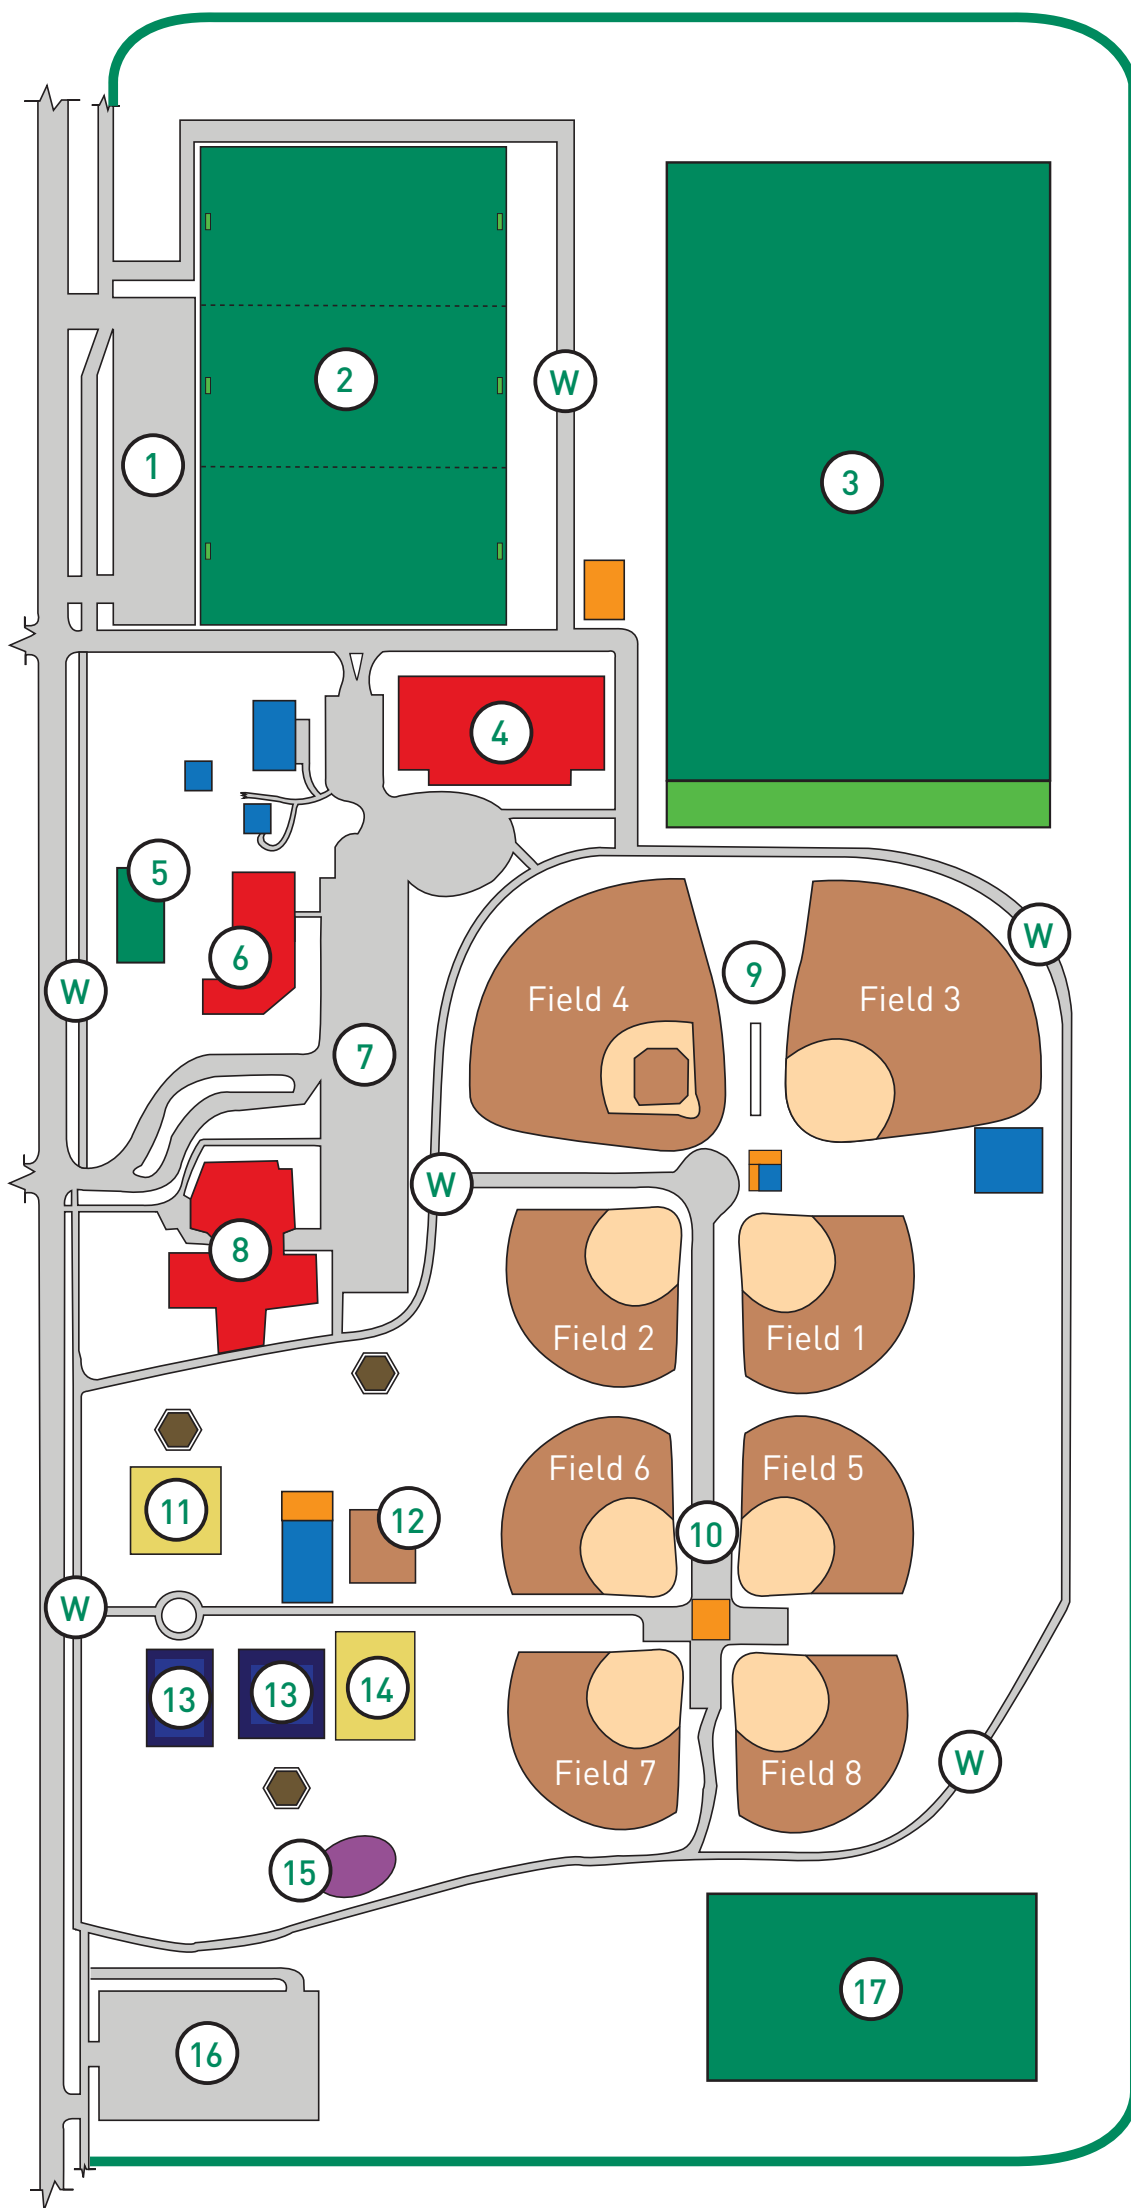

AHRENS/PASCHALL MEMORIAL PARK MAP

- 1 North Parking Lot
- 2 Ahrens Soccer Complex
- 3 Ahrens Driving Range
- 4 Grinnell Athletic & Recreational Center (GARC)
- 5 Edible Giving Garden
- 6 Ahrens Foundation Offices
- 7 Main Parking Lot
- 8 Ahrens Family Center
- 9 Baseball Field Complex
- 10 Softball Field Complex
- 11 Playground
- 12 Sand Volleyball Courts
- 13 Tennis/Basketball Courts
- 14 Playground
- 15 Sledding Hill
- 16 South Parking Lot
- 17 Natural Landscape Area
- W Walking Paths
- Outdoor Shelter Areas
- Restrooms/Concession
- Maintenance Sheds

FACILITY PARTNERS & USAGE