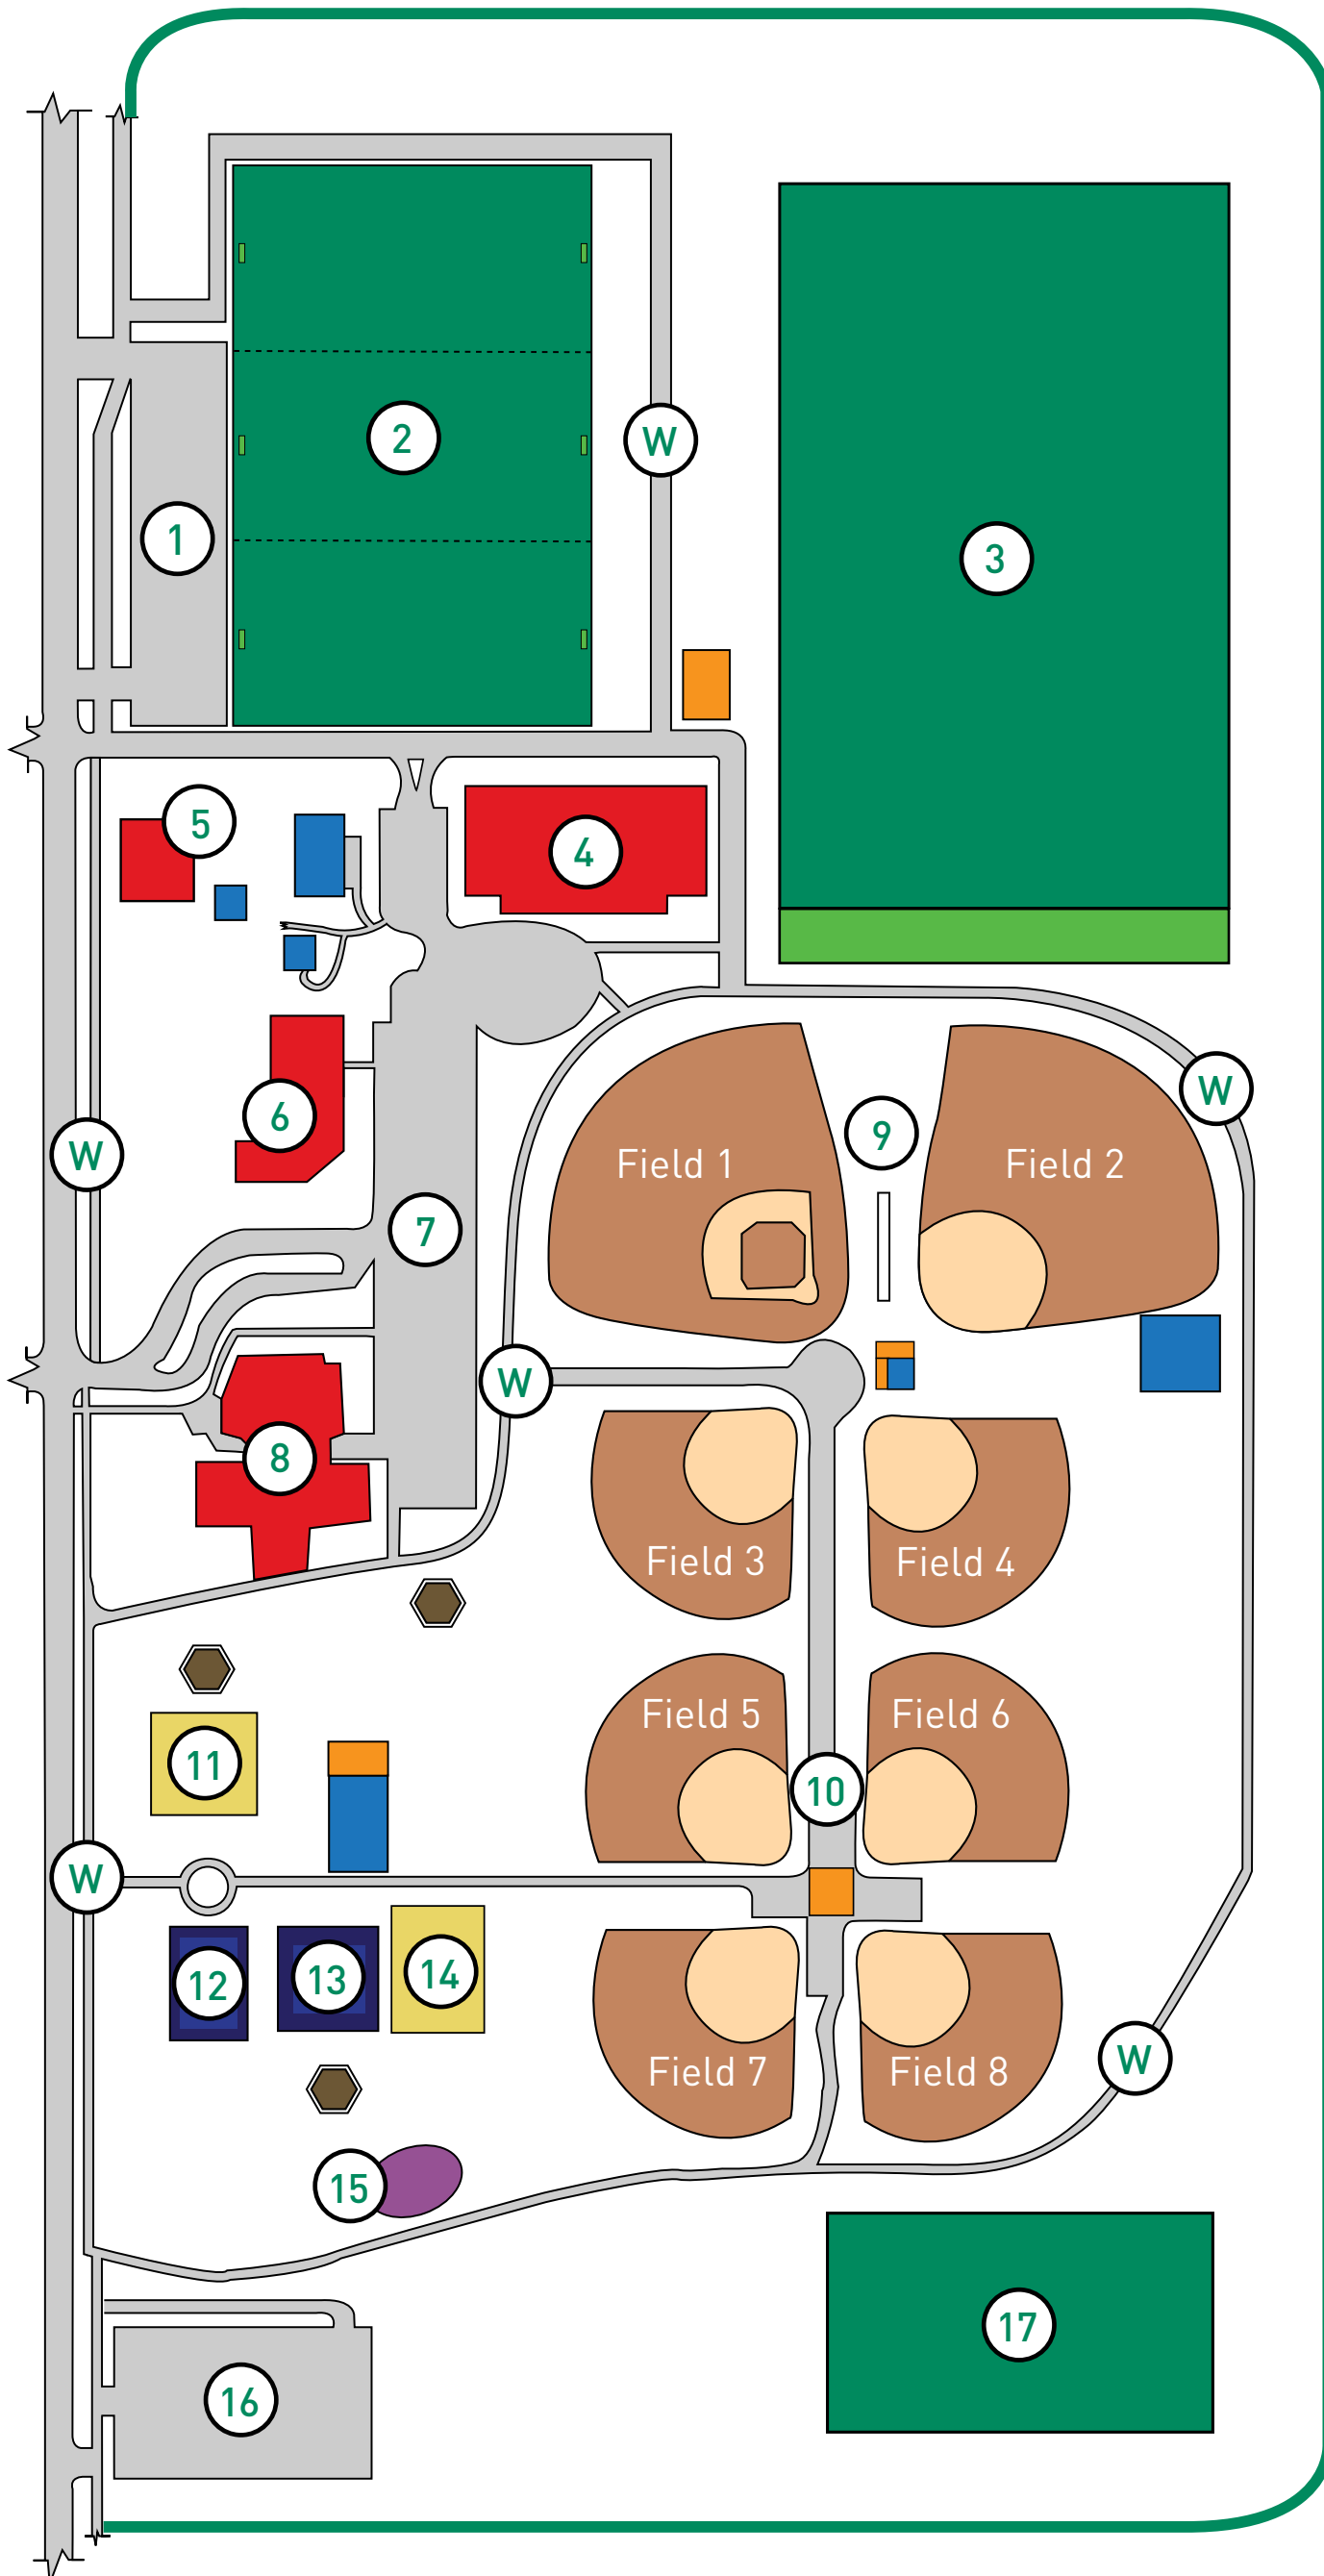

AHRENS/PASCHALL MEMORIAL PARK MAP

- ① North Parking Lot
- ② Ahrens Soccer Complex
- ③ Ahrens Driving Range
- ④ Grinnell Athletic & Recreational Center (GARC)
- ⑤ Iowa Parks & Recreation Association Headquarters
- ⑥ Ahrens Foundation Offices
- ⑦ Main Parking Lot
- ⑧ Ahrens Family Center
- ⑨ Baseball Field Complex
- ⑩ Softball Field Complex
- ⑪ Playground
- ⑫ Tennis/Basketball Courts
- ⑬ Sand Volleyball Courts
- ⑭ Playground
- ⑮ Sledding Hill
- ⑯ South Parking Lot
- ⑰ Ahrens Rugby Field
- W Walking Paths
- ⬡ Outdoor Shelter Areas
- ⬡ Restrooms/Concession
- ⬡ Maintenance Sheds